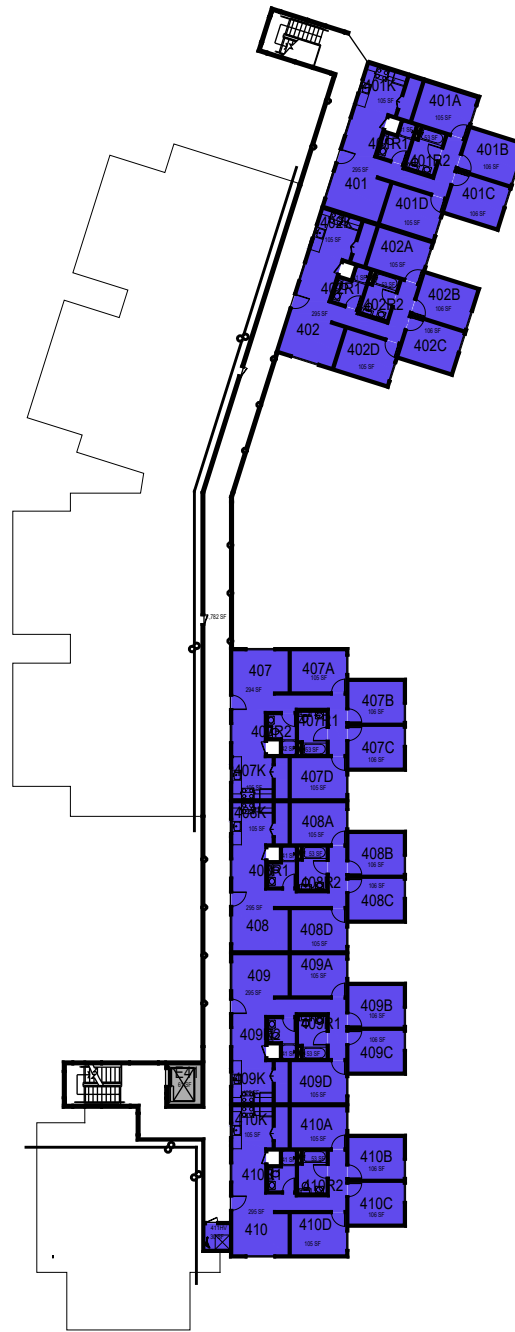

1:40

Cerro Vista 170F LEVEL2

Cerro Islay

Level 2

FACILITIES MANAGEMENT AND DEVELOPMENT

00000 UNASSIGN	107500 OCOB	120000 ACAD AFRS	137500 UNIV DEV	120600 RESEARCH
102500 CAFES	110000 CLA	120400 ITS	140000 STUD AFRS	120800 ENROLL
105000 CAED	112500 CENG	121300 DIV/INCL	145000 PRESIDENT	130000 PERSON
117500 CSM	125000 AFD	150000 UNIV SUP	160000 COM&MARK	

March 2022

1:40

Cerro Vista 170F LEVEL3

Cerro Islay

Level 3

FACILITIES MANAGEMENT AND DEVELOPMENT

00000 UNASSIGN	107500 OCOB	120000 ACAD AFRS	137500 UNIV DEV	120600 RESEARCH
102500 CAFES	110000 CLA	120400 ITS	140000 STUD AFRS	120800 ENROLL
105000 CAED	112500 CENG	121300 DIV/INCL	145000 PRESIDENT	130000 PERSON
117500 CSM	125000 AFD	150000 UNIV SUP	160000 COM&MARK	

March 2022

1:40

Cerro Vista 170F LEVEL 4

March 2022

Cerro Islay

Level 4

FACILITIES MANAGEMENT AND DEVELOPMENT

00000 UNASSIGN	107500 OCOB	120000 ACAD AFRS	137500 UNIV DEV	120600 RESEARCH
102500 CAFES	110000 CLA	120400 ITS	140000 STUD AFRS	120800 ENROLL
105000 CAED	112500 CENG	121300 DIV/INCL	145000 PRESIDENT	130000 PERSON
117500 CSM	125000 AFD	150000 UNIV SUP	160000 COM&MARK	