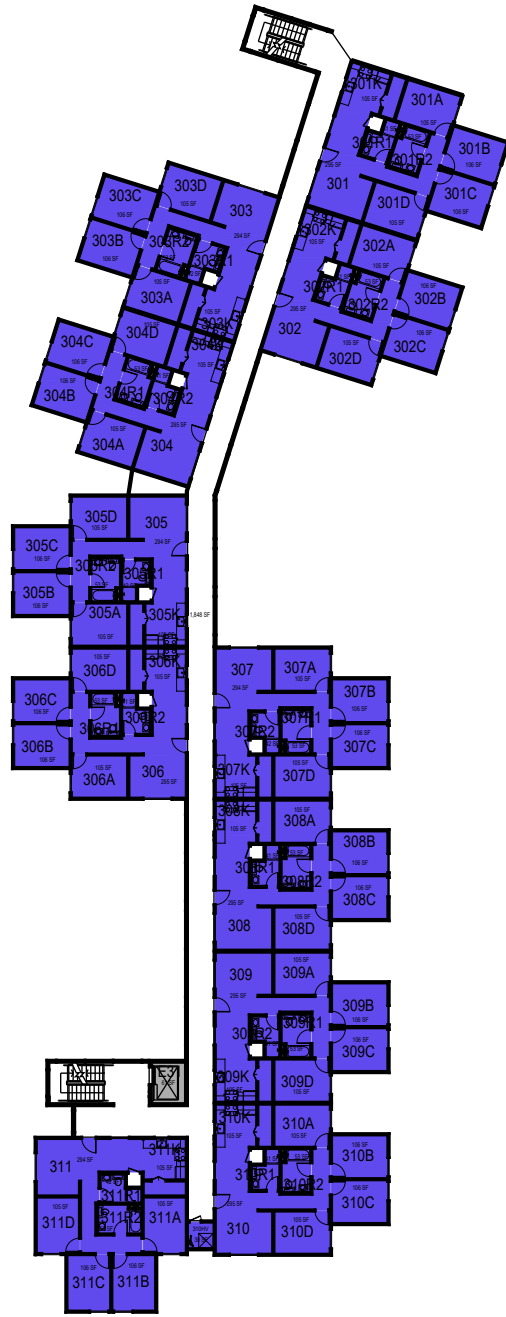

March 2022

1:40

Cerro Vista 170F LEVEL 1

March 2022

Cerro Islay

Level 1

FACILITIES MANAGEMENT AND DEVELOPMENT

000000 UNASSIGN	107500 OCOB	120000 ACAD AFRS	137500 UNIV DEV	120600 RESEARCH
102500 CAFES	110000 CLA	120400 ITS	140000 STUD AFRS	120800 ENROLL
105000 CAED	112500 CENG	121300 DIV/INCL	145000 PRESIDENT	130000 PERSON
117500 CSM	125000 AFD	150000 UNIV SUP	160000 COM&MARK	

1:40

Cerro Vista 170F LEVEL2

Cerro Islay

Level 2

FACILITIES MANAGEMENT AND DEVELOPMENT

00000 UNASSIGN	107500 OCOB	120000 ACAD AFRS	137500 UNIV DEV	120600 RESEARCH
102500 CAFES	110000 CLA	120400 ITS	140000 STUD AFRS	120800 ENROLL
105000 CAED	112500 CENG	121300 DIV/INCL	145000 PRESIDENT	130000 PERSON
117500 CSM	125000 AFD	150000 UNIV SUP	160000 COM&MARK	

March 2022

1:40

Cerro Vista 170F LEVEL3

Cerro Islay

Level 3

FACILITIES MANAGEMENT AND DEVELOPMENT

00000 UNASSIGN	107500 OCOB	120000 ACAD AFRS	137500 UNIV DEV	120600 RESEARCH
102500 CAFES	110000 CLA	120400 ITS	140000 STUD AFRS	120800 ENROLL
105000 CAED	112500 CENG	121300 DIV/INCL	145000 PRESIDENT	130000 PERSON
117500 CSM	125000 AFD	150000 UNIV SUP	160000 COM&MARK	