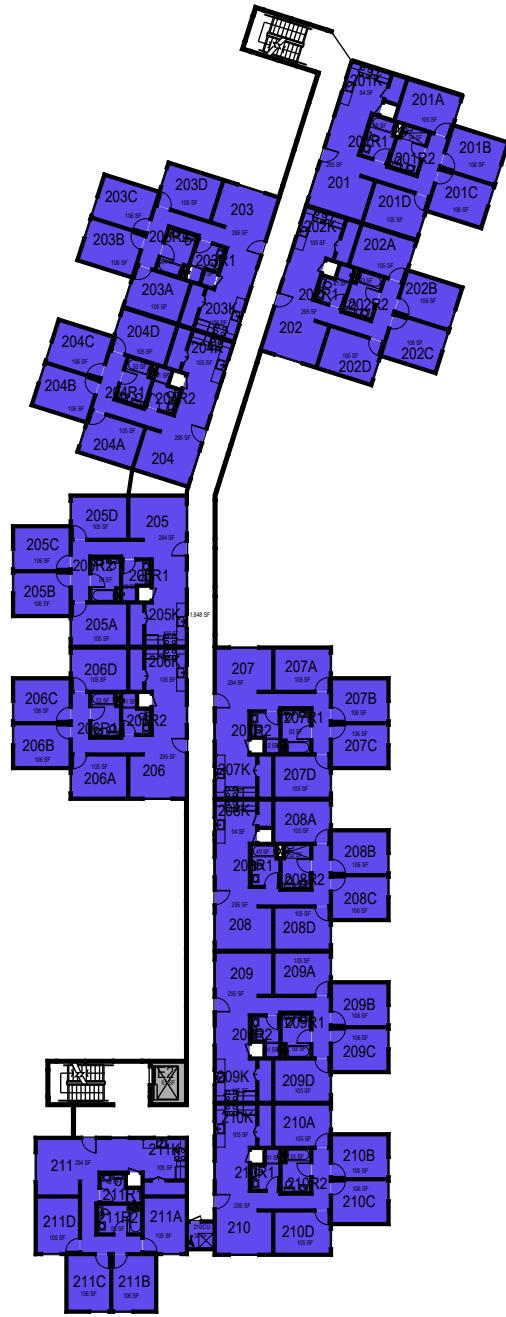

Cerro Vista 170F LEVEL0

Cerro Islay

Level 0

FACILITIES MANAGEMENT AND DEVELOPMENT

000000 UNASSIGN	107500 OCOB	120000 ACAD AFRS	137500 UNIV DEV	120600 RESEARCH
102500 CAFES	110000 CLA	120400 ITS	140000 STUD AFRS	120800 ENROLL
105000 CAED	112500 CENG	121300 DIV/INCL	145000 PRESIDENT	130000 PERSON
117500 CSM	125000 AFD	150000 UNIV SUP	160000 COM&MARK	

March 2022

1:40

Cerro Vista 170F LEVEL 1

March 2022

Cerro Islay

Level 1

FACILITIES MANAGEMENT AND DEVELOPMENT

000000 UNASSIGN	107500 OCOB	120000 ACAD AFRS	137500 UNIV DEV	120600 RESEARCH
102500 CAFES	110000 CLA	120400 ITS	140000 STUD AFRS	120800 ENROLL
105000 CAED	112500 CENG	121300 DIV/INCL	145000 PRESIDENT	130000 PERSON
117500 CSM	125000 AFD	150000 UNIV SUP	160000 COM&MARK	

1:40

Cerro Vista 170F LEVEL2

Cerro Islay

Level 2

FACILITIES MANAGEMENT AND DEVELOPMENT

00000 UNASSIGN	107500 OCOB	120000 ACAD AFRS	137500 UNIV DEV	120600 RESEARCH
102500 CAFES	110000 CLA	120400 ITS	140000 STUD AFRS	120800 ENROLL
105000 CAED	112500 CENG	121300 DIV/INCL	145000 PRESIDENT	130000 PERSON
117500 CSM	125000 AFD	150000 UNIV SUP	160000 COM&MARK	