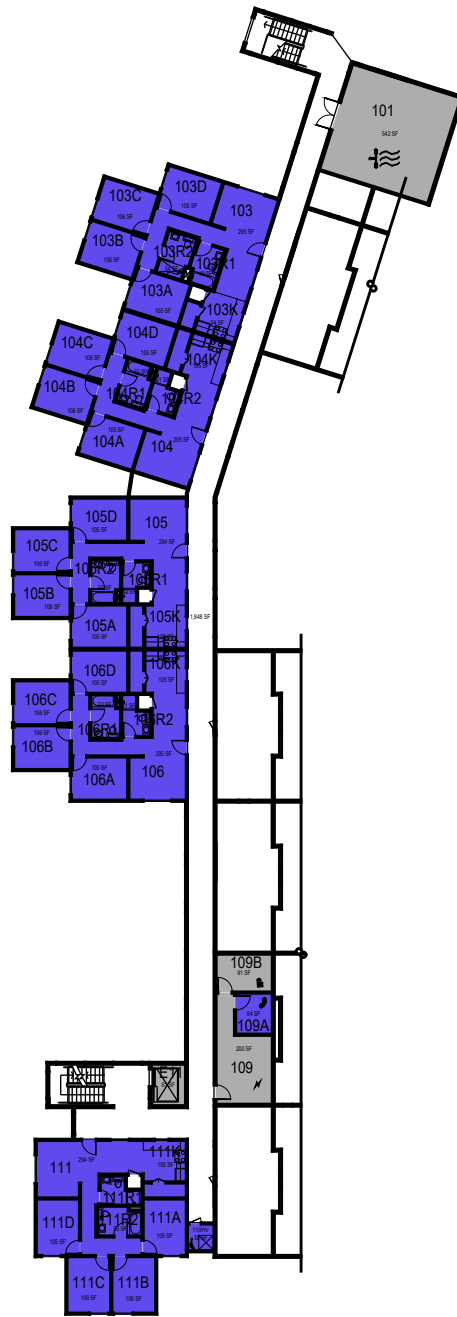

Cerro Vista 170F LEVEL0

Cerro Islay

Level 0

FACILITIES MANAGEMENT AND DEVELOPMENT

000000 UNASSIGN	107500 OCOB	120000 ACAD AFRS	137500 UNIV DEV	120600 RESEARCH
102500 CAFES	110000 CLA	120400 ITS	140000 STUD AFRS	120800 ENROLL
105000 CAED	112500 CENG	121300 DIV/INCL	145000 PRESIDENT	130000 PERSON
117500 CSM	125000 AFD	150000 UNIV SUP	160000 COM&MARK	

March 2022

1:40

Cerro Vista 170F LEVEL 1

March 2022

Cerro Islay

Level 1

FACILITIES MANAGEMENT AND DEVELOPMENT

000000 UNASSIGN	107500 OCOB	120000 ACAD AFRS	137500 UNIV DEV	120600 RESEARCH
102500 CAFES	110000 CLA	120400 ITS	140000 STUD AFRS	120800 ENROLL
105000 CAED	112500 CENG	121300 DIV/INCL	145000 PRESIDENT	130000 PERSON
117500 CSM	125000 AFD	150000 UNIV SUP	160000 COM&MARK	

1:40

Cerro Vista 170F LEVEL2

Cerro Islay

Level 2

FACILITIES MANAGEMENT AND DEVELOPMENT

00000 UNASSIGN	107500 OCOB	120000 ACAD AFRS	137500 UNIV DEV	120600 RESEARCH
102500 CAFES	110000 CLA	120400 ITS	140000 STUD AFRS	120800 ENROLL
105000 CAED	112500 CENG	121300 DIV/INCL	145000 PRESIDENT	130000 PERSON
117500 CSM	125000 AFD	150000 UNIV SUP	160000 COM&MARK	